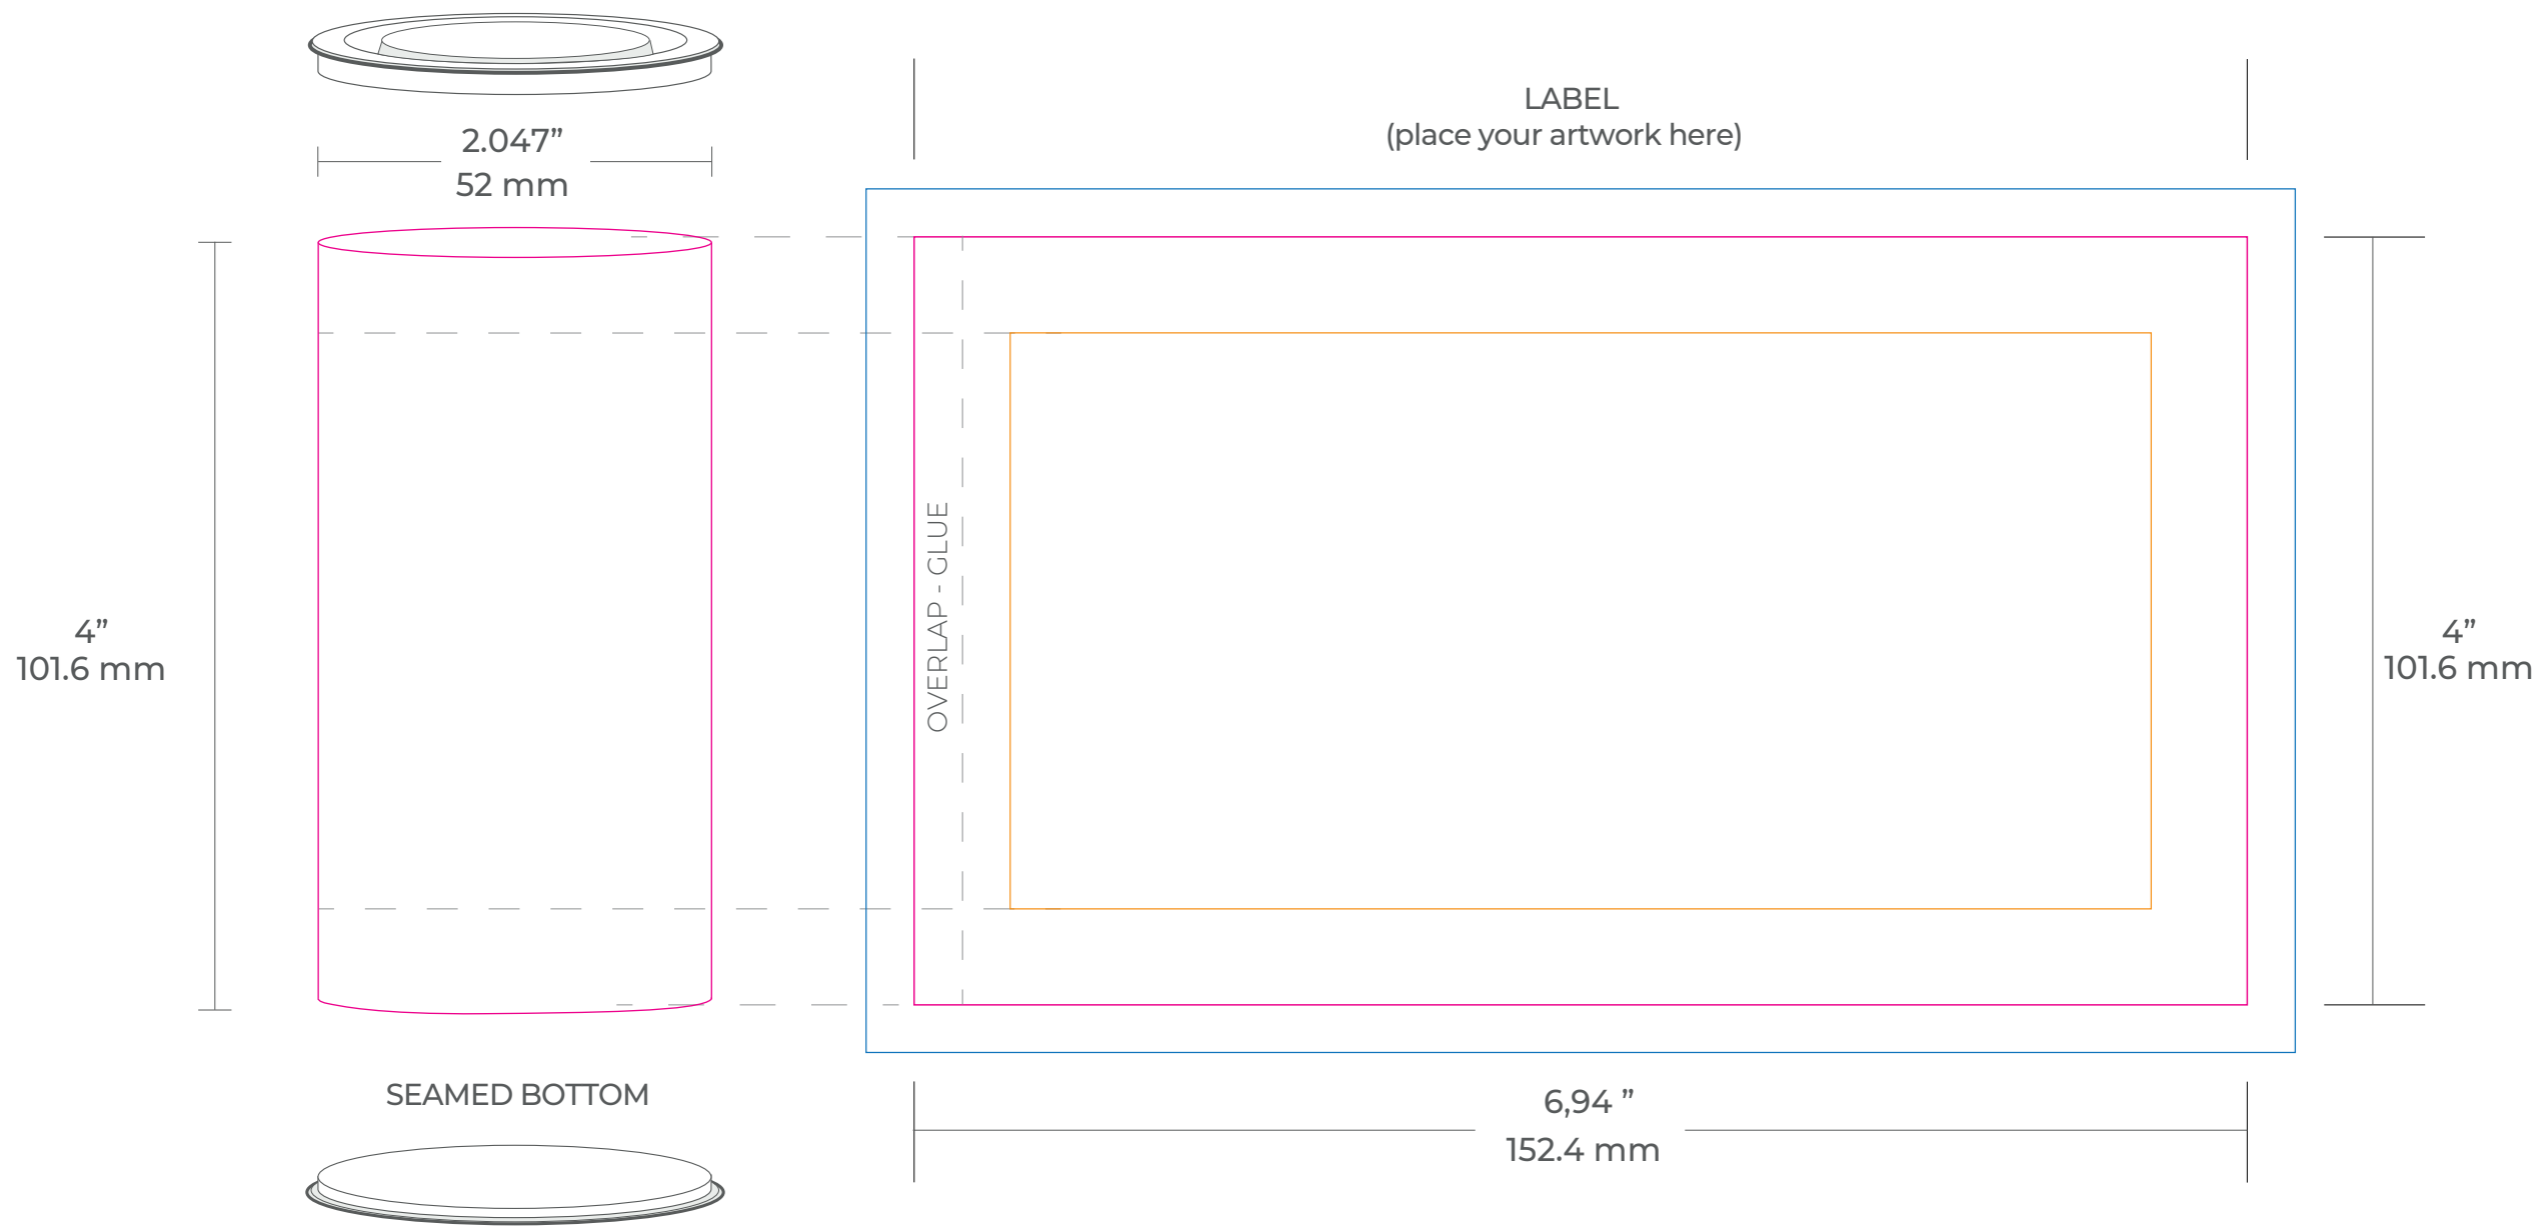

2.047" x 4"	SKU 1 PC 10
51.99 mm x 101.6 mm	

 SAFE AREA
 PRODUCTION AREA
 BLEED

SPECIFICATIONS			
INSIDE DIAMETER ID	2.047"	OVERALL LENGTH OL	4"
	52 mm		101.6 mm

CLOSURES
FRICTION FIT METAL
SEAMED BOTTOM METAL

COLOUR OPTIONS	
<input type="radio"/>	SILVER
<input type="radio"/>	BLACK