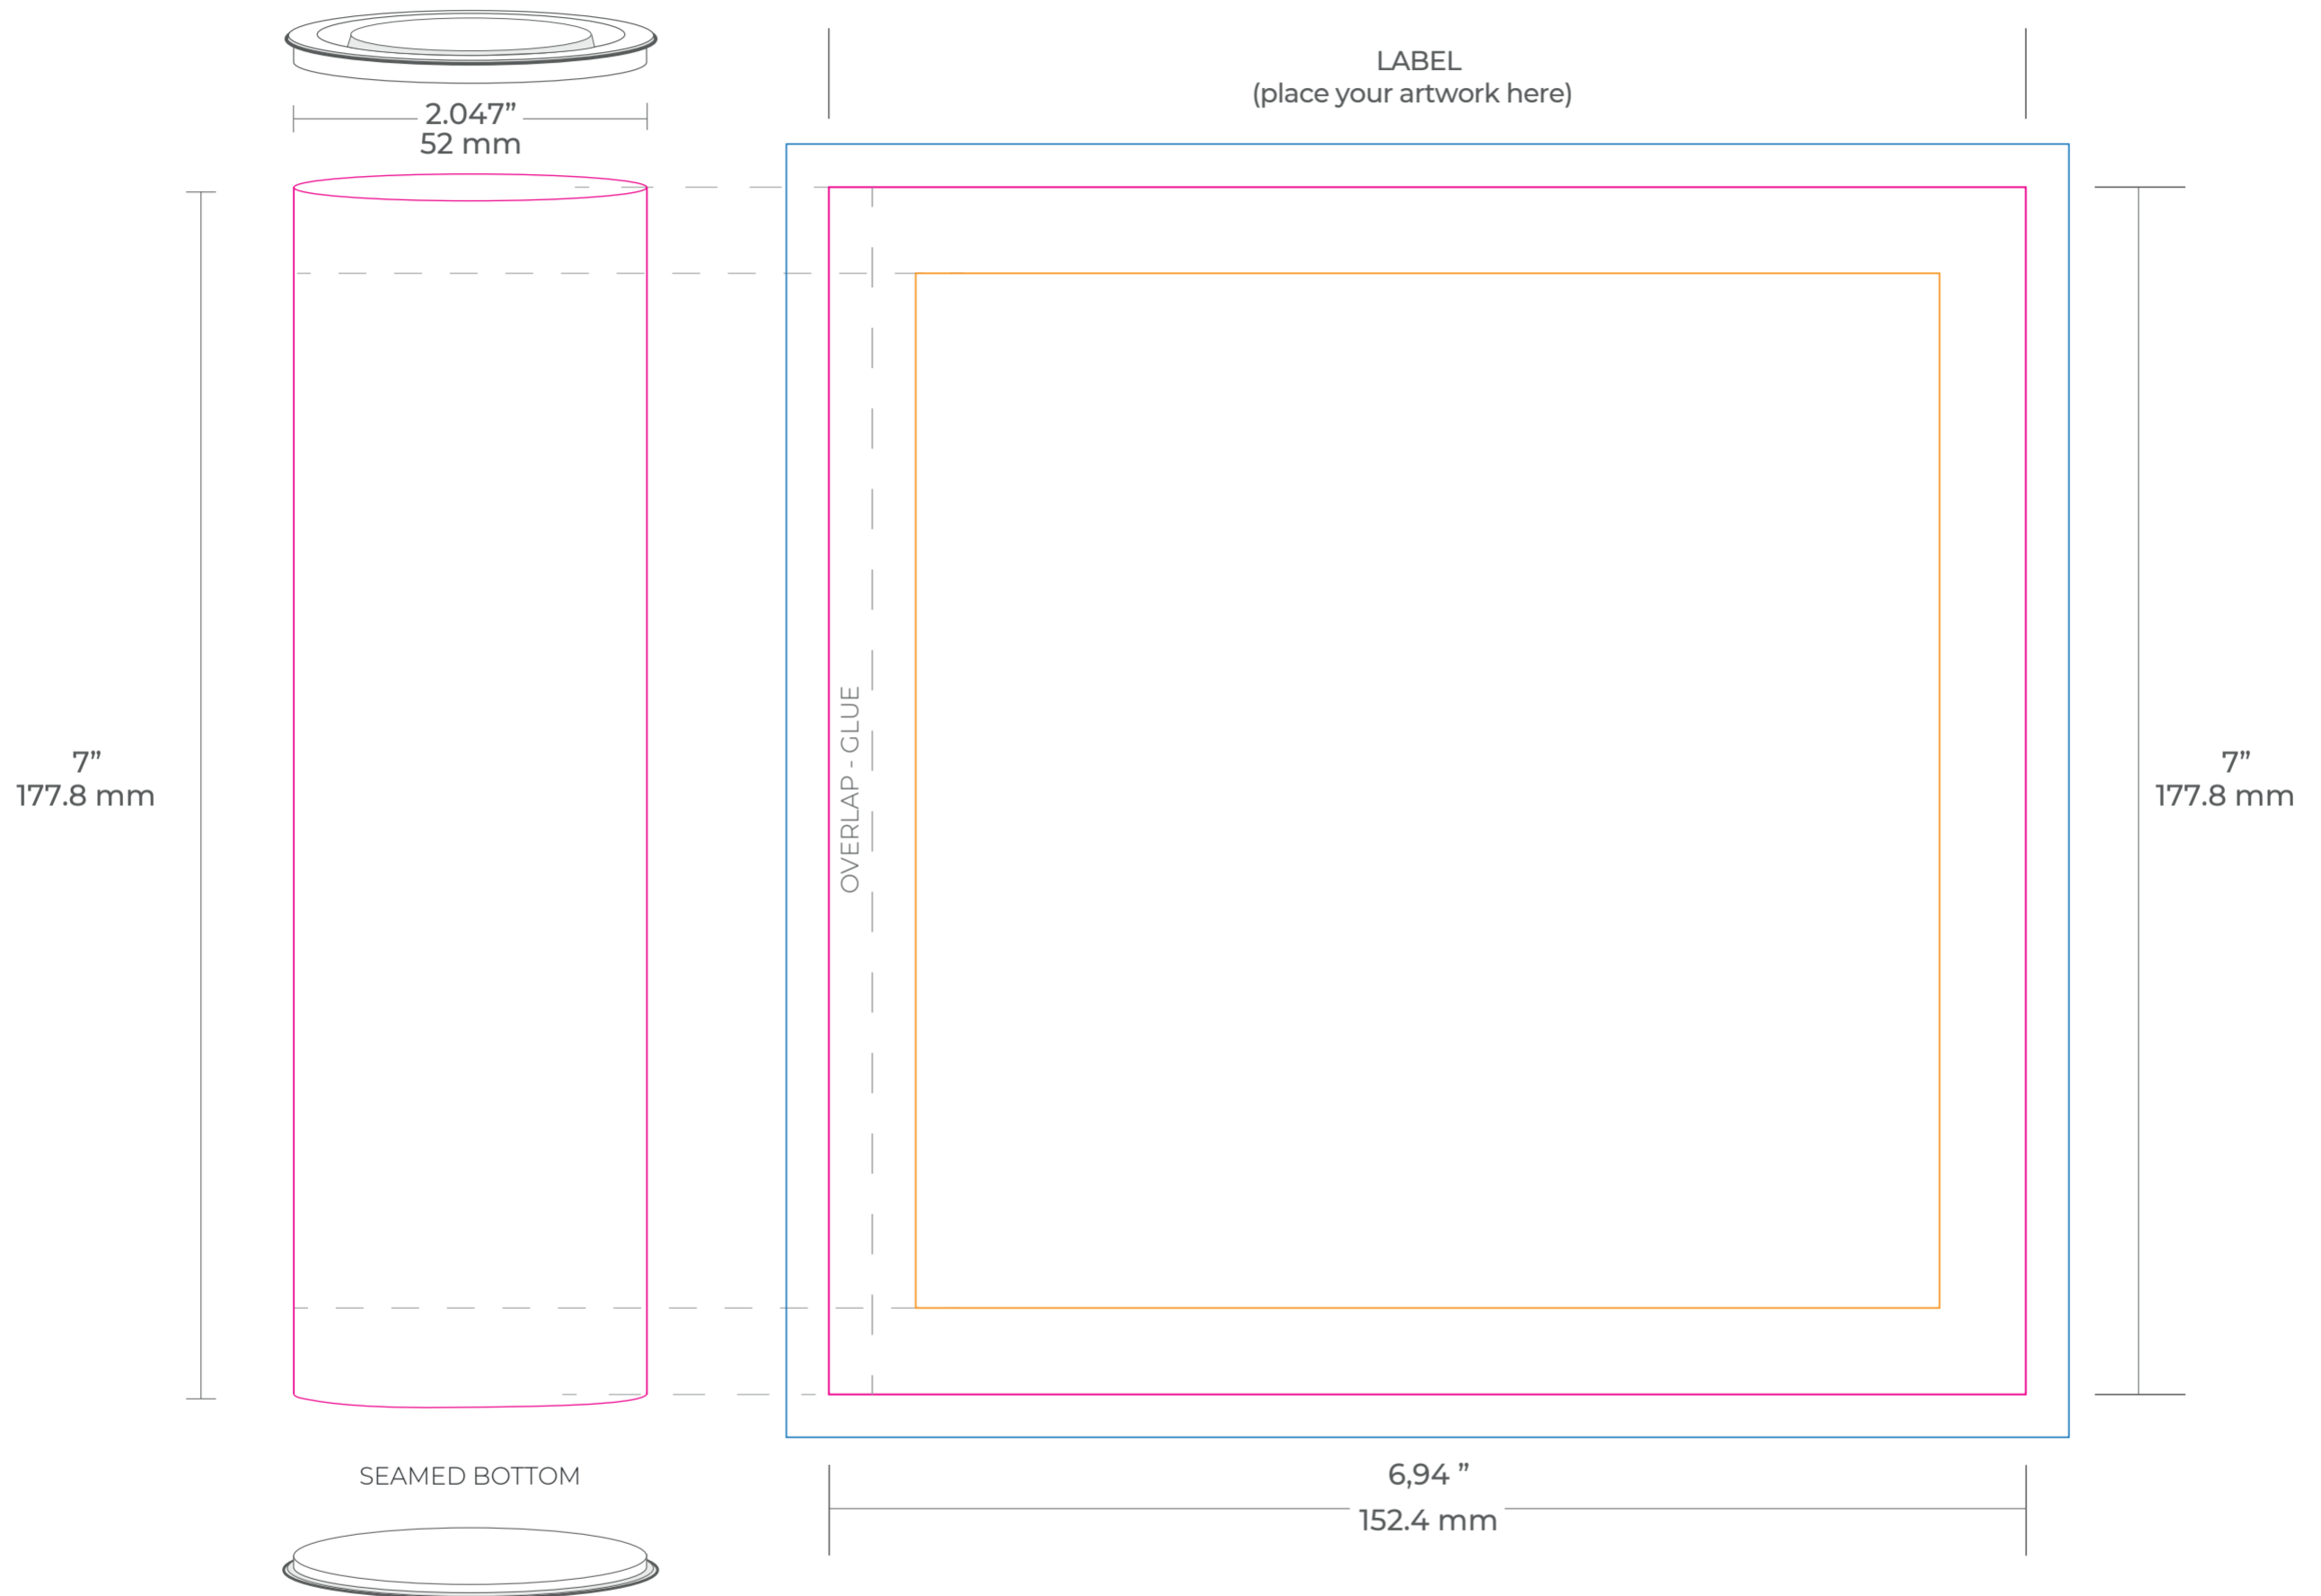

2.047" x 7"	SKU 1 PC 22
51.99 mm x 177.8 mm	

- SAFE AREA
- PRODUCTION AREA
- BLEED

SPECIFICATIONS			
INSIDE DIAMETER ID	2.047"	OVERALL LENGTH OL	7"
	52 mm		177.8 mm

CLOSURES
FRICTION FIT METAL
SEAMED BOTTOM METAL

COLOUR OPTIONS	
<input type="radio"/>	SILVER
<input type="radio"/>	BLACK