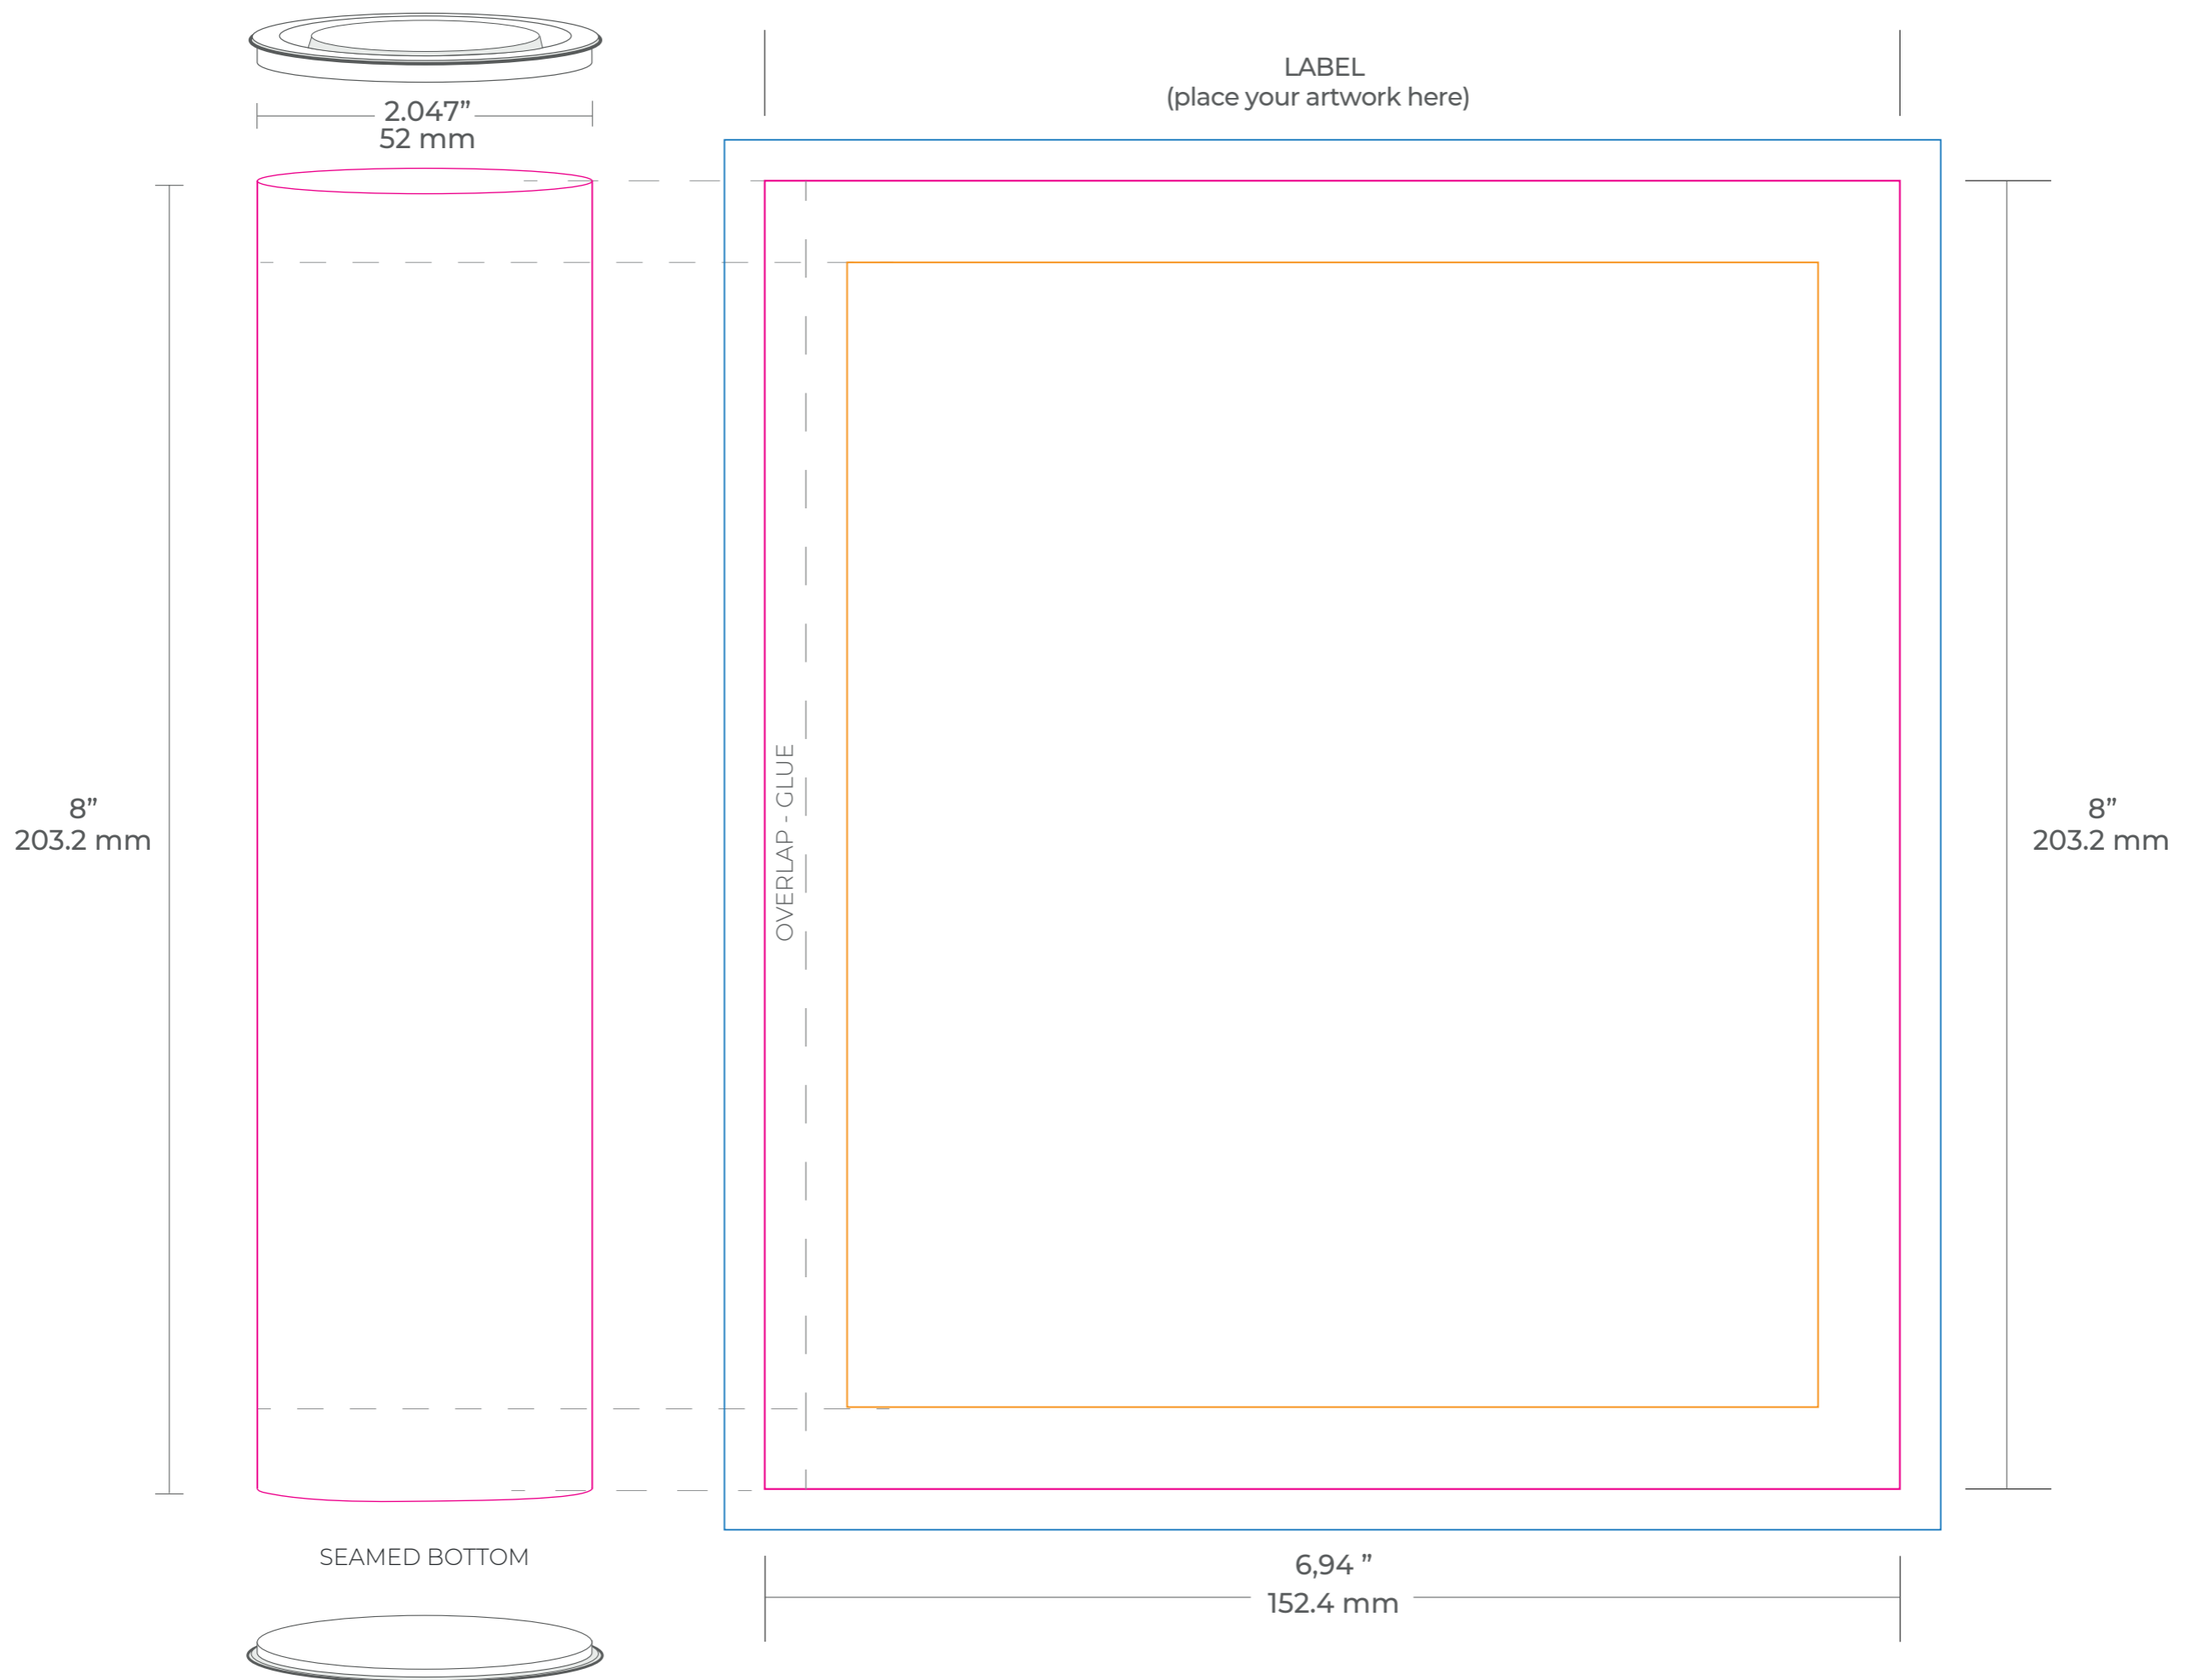

2.047" x 8"	SKU 1 PC 28
51.99 mm x 203.2 mm	

- SAFE AREA
- PRODUCTION AREA
- BLEED

SPECIFICATIONS			
INSIDE DIAMETER ID	2.047"	OVERALL LENGTH OL	8"
	52 mm		203.2 mm

CLOSURES
FRICTION FIT METAL
SEAMED BOTTOM METAL

COLOUR OPTIONS	
<input type="radio"/>	SILVER
<input type="radio"/>	BLACK