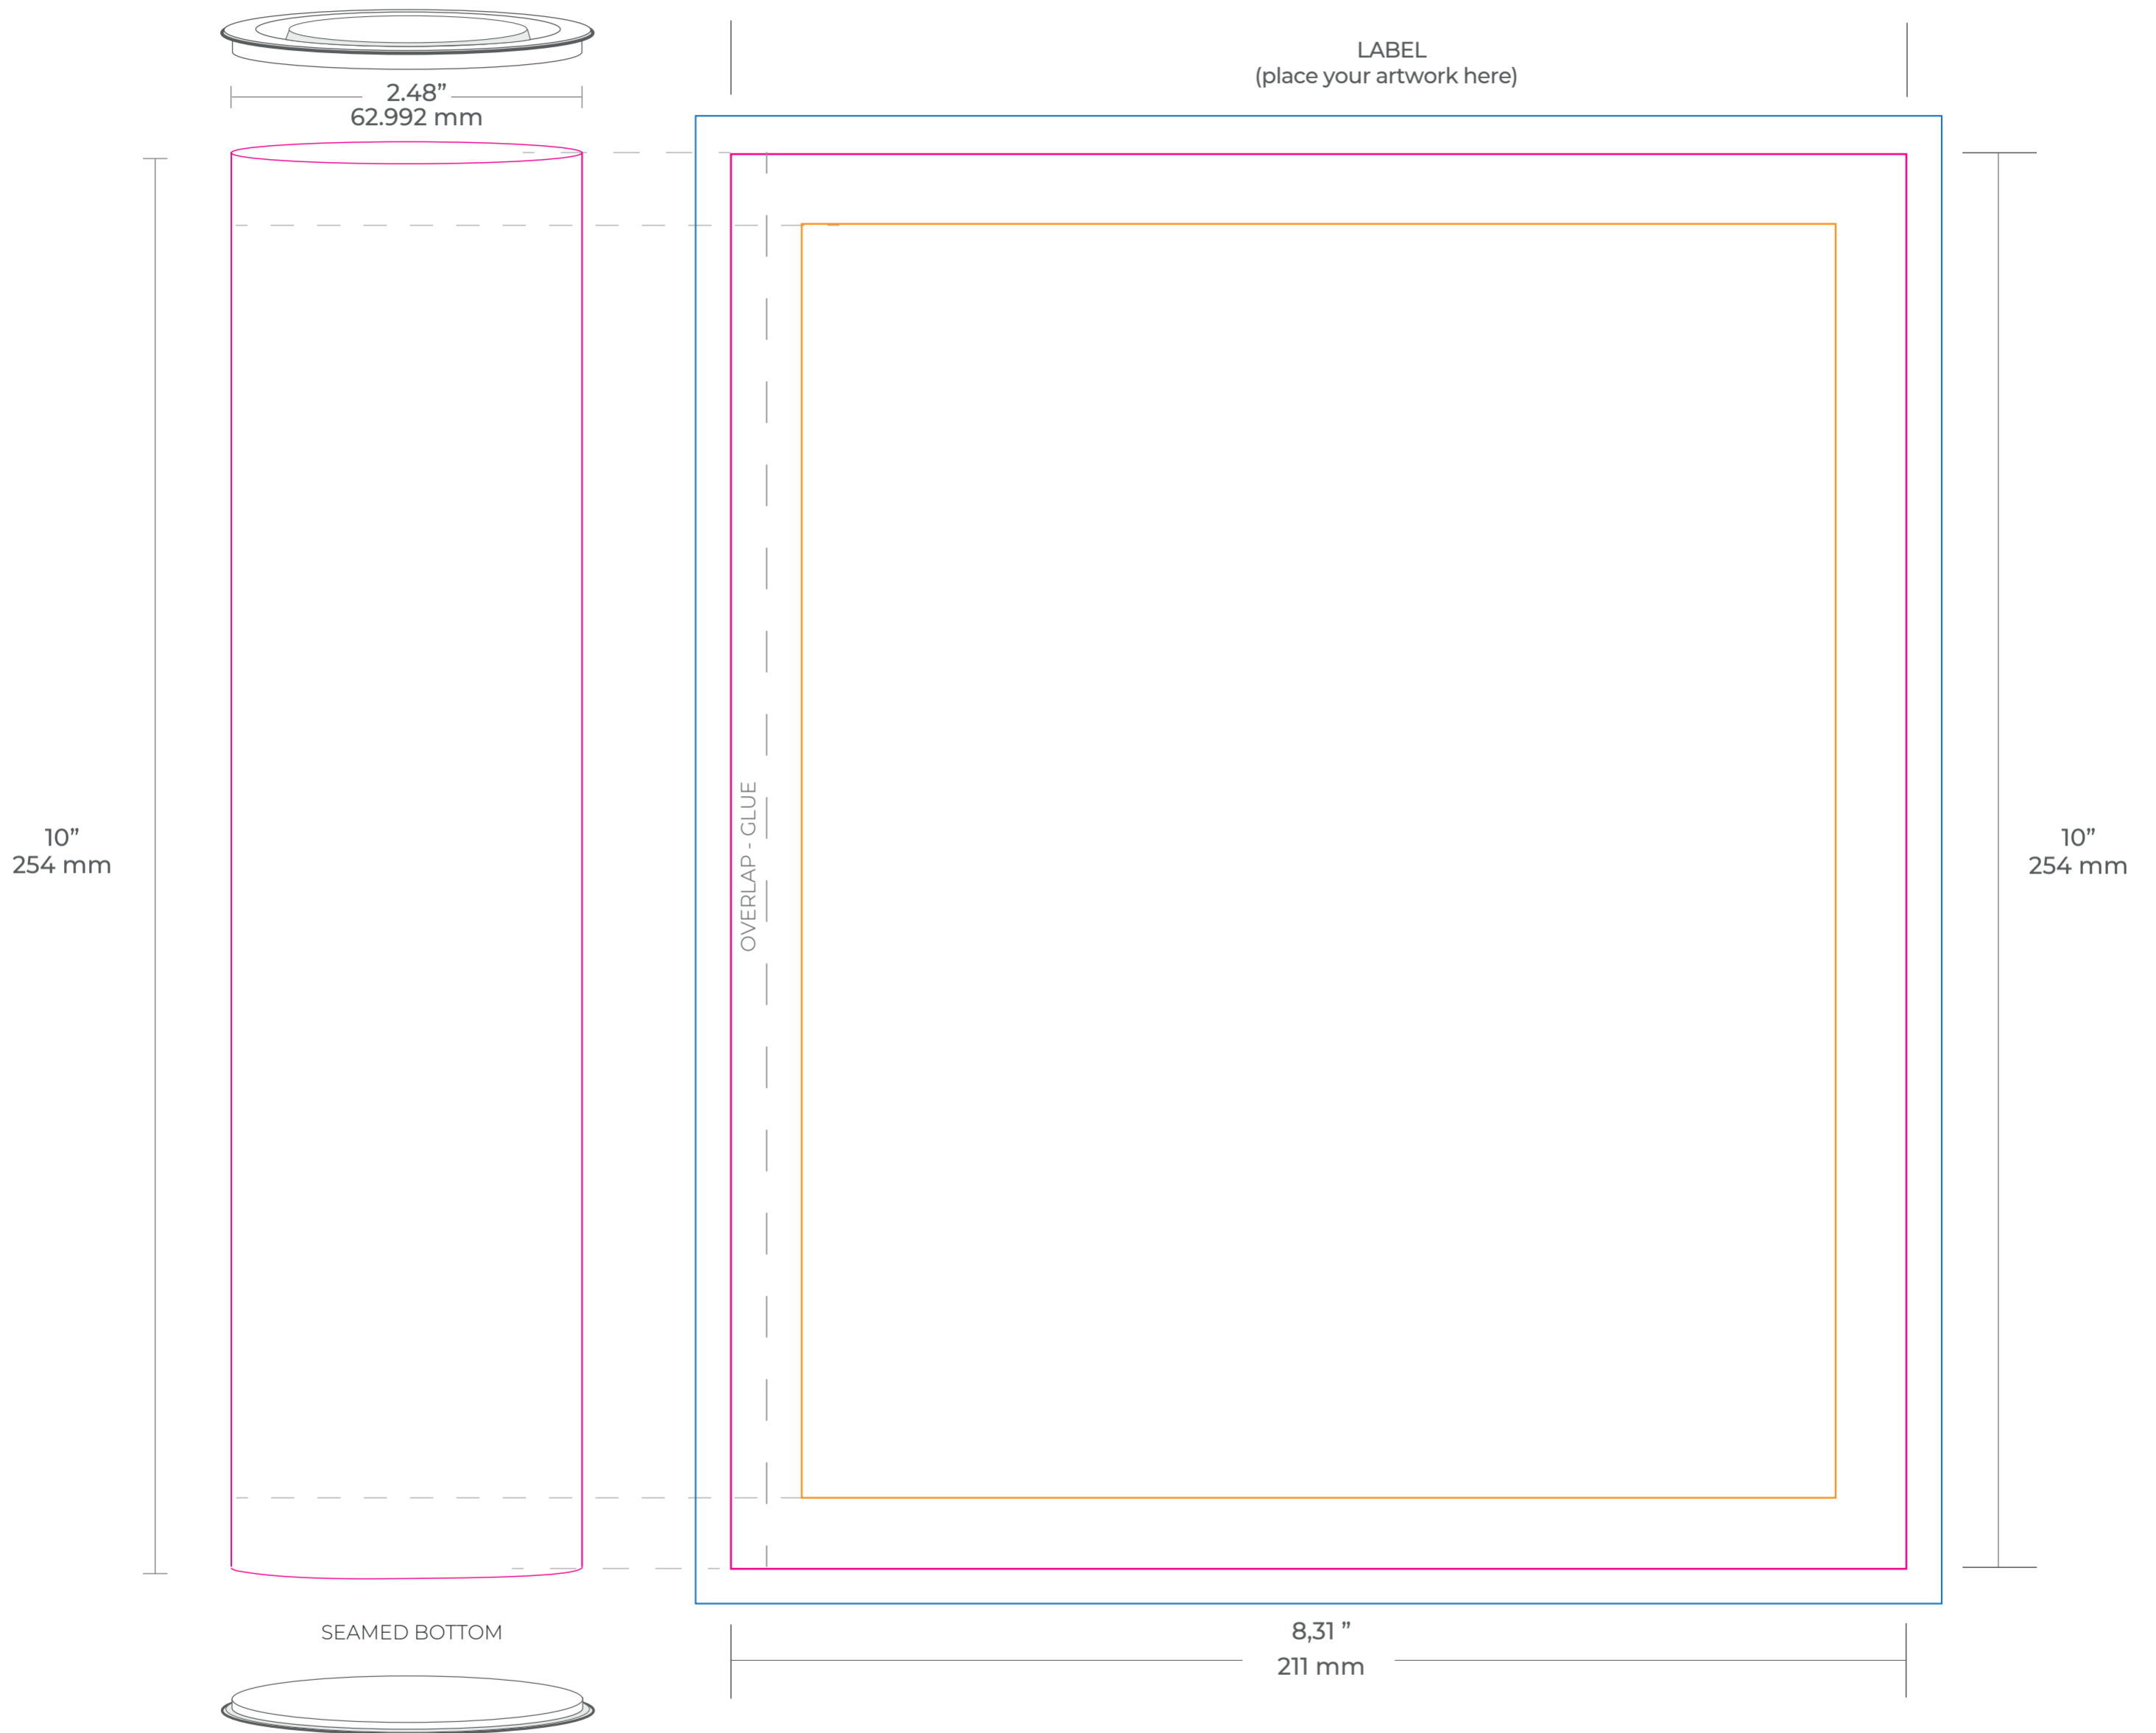

2.48" x 10"	SKU 1 PC 35
62.992 mm x 254 mm	

- SAFE AREA
- PRODUCTION AREA
- BLEED

SPECIFICATIONS			
INSIDE DIAMETER ID	2.48"	OVERALL LENGTH OL	10"
	62.992 mm		254 mm

CLOSURES
FRICITION FIT METAL
SEAMED BOTTOM METAL

COLOUR OPTIONS	
<input type="radio"/>	SILVER
<input type="radio"/>	BLACK