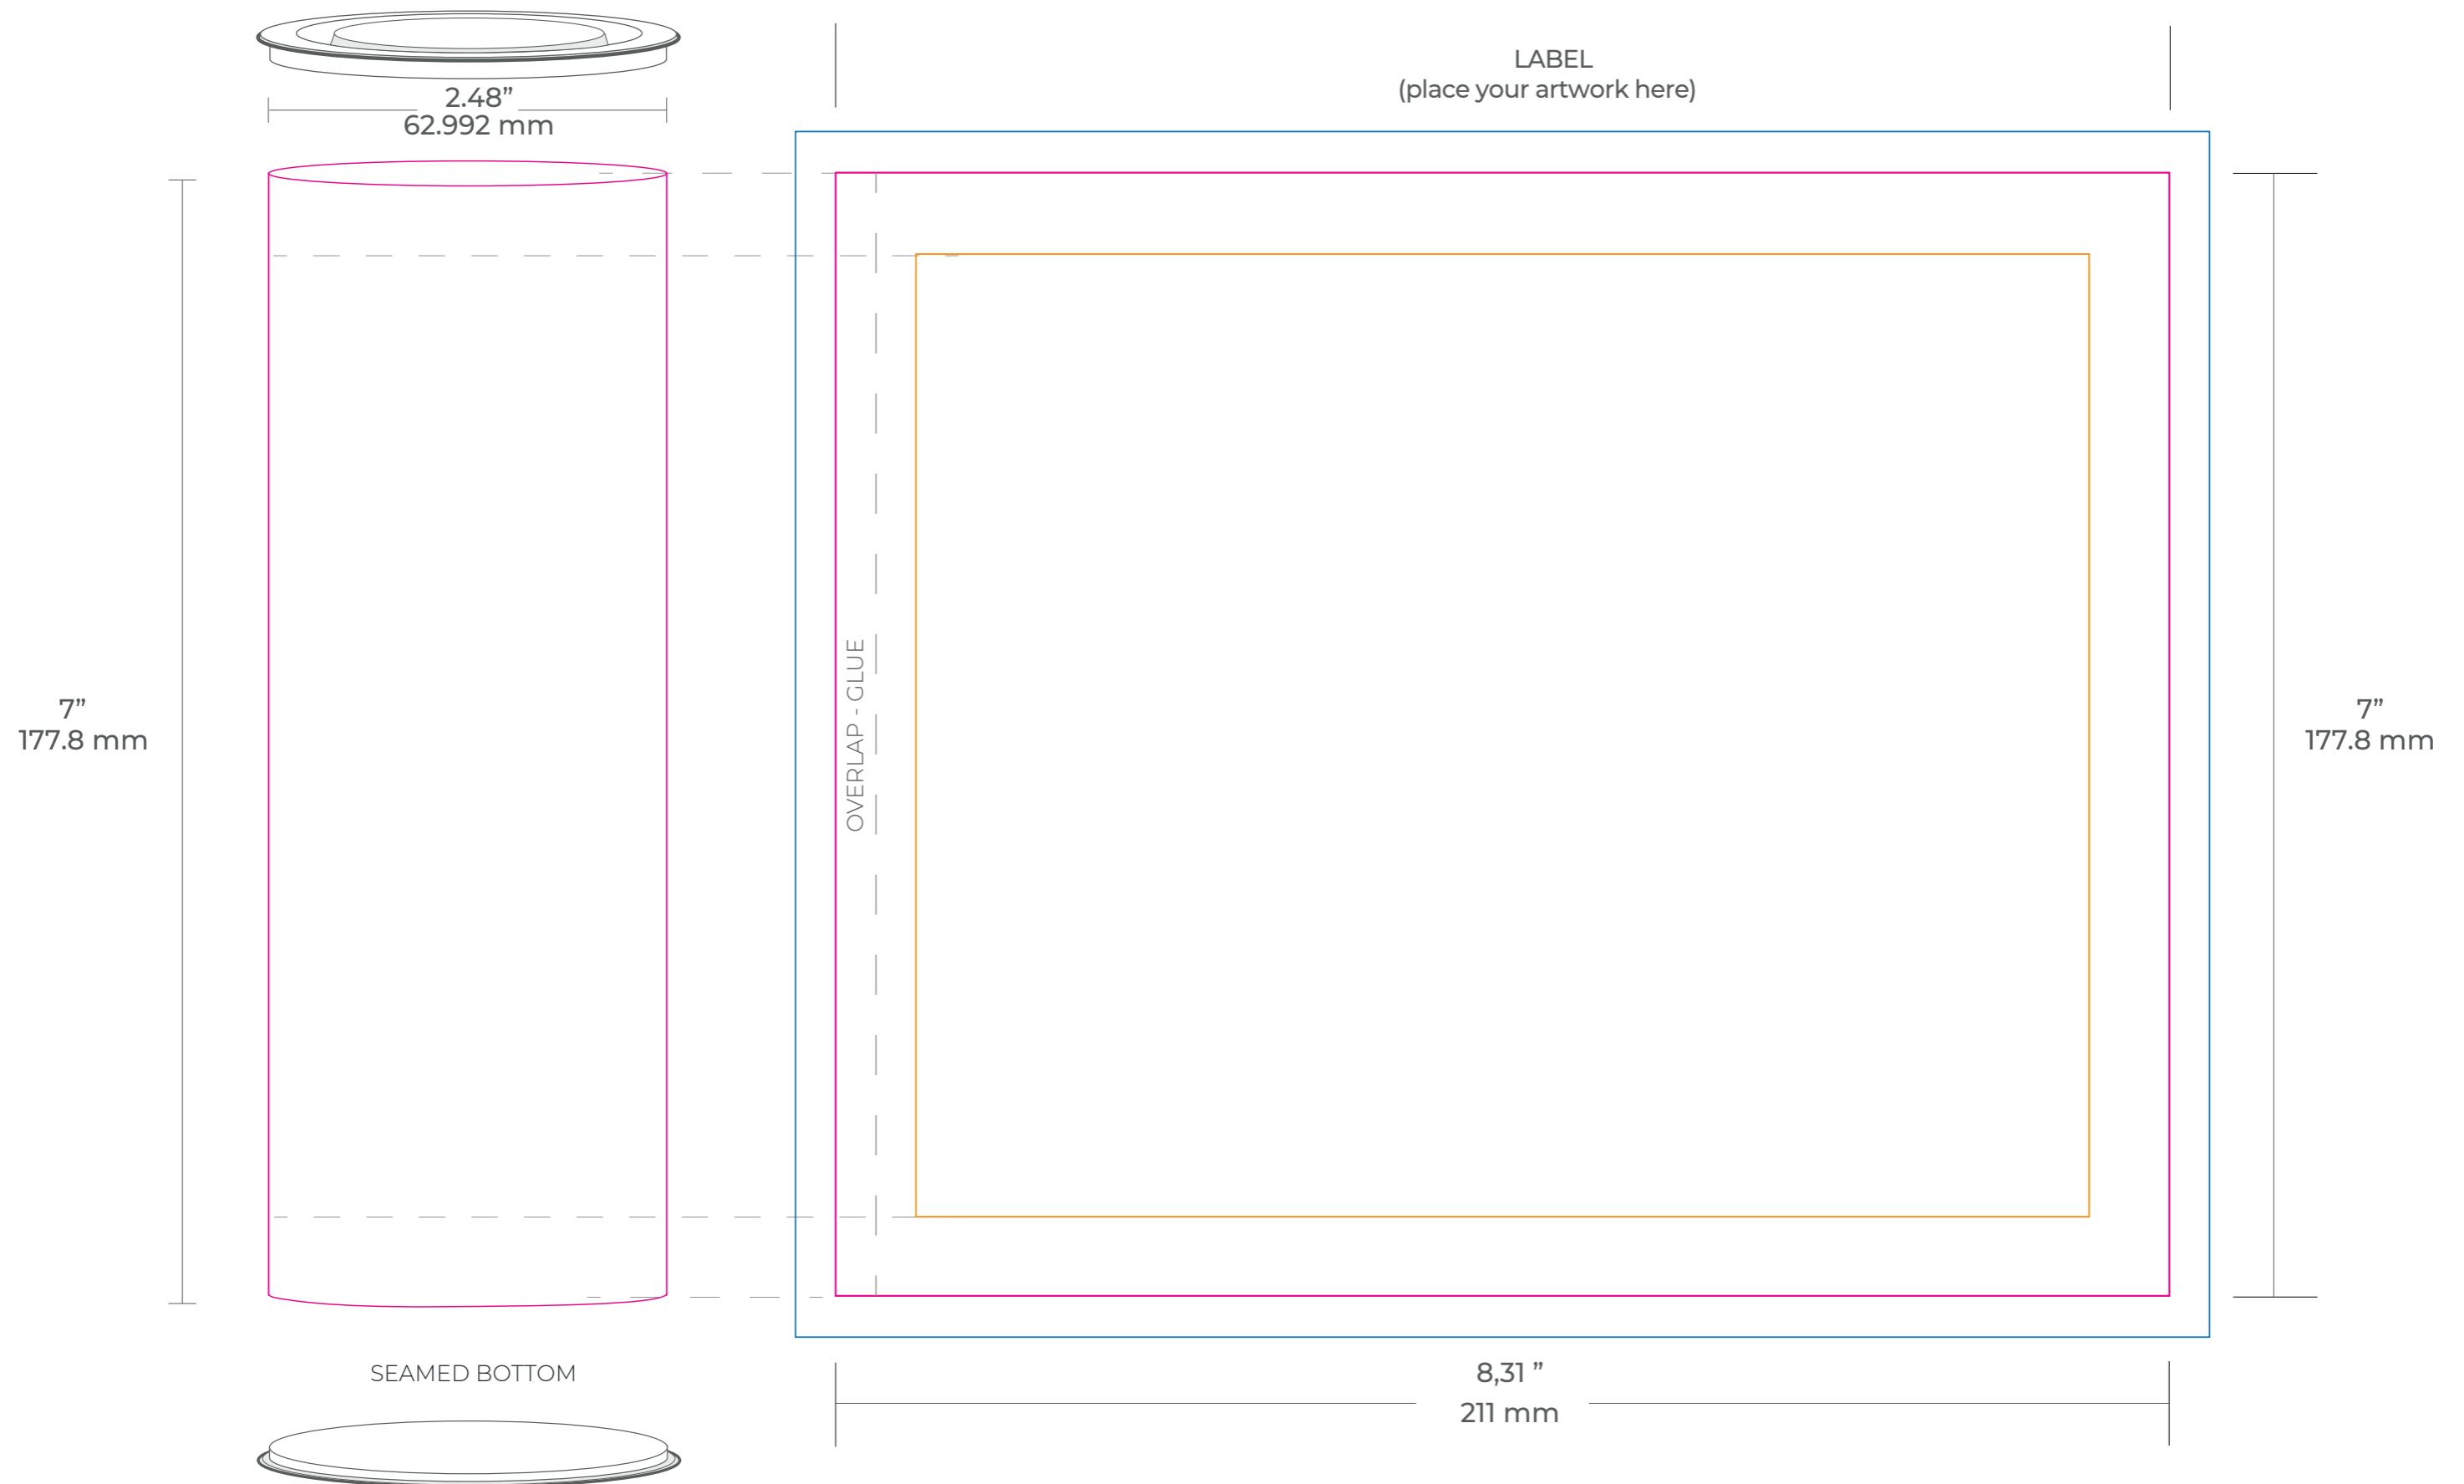

2.48" x 7"	SKU 1 PC 23
62.992 mm x 177.8 mm	

- SAFE AREA
- PRODUCTION AREA
- BLEED

SPECIFICATIONS			
INSIDE DIAMETER ID	2.48"	OVERALL LENGTH OL	7"
	62.992 mm		177.8 mm

CLOSURES
FRICTION FIT METAL
SEAMED BOTTOM METAL

COLOUR OPTIONS
<input type="radio"/> SILVER
<input type="radio"/> BLACK