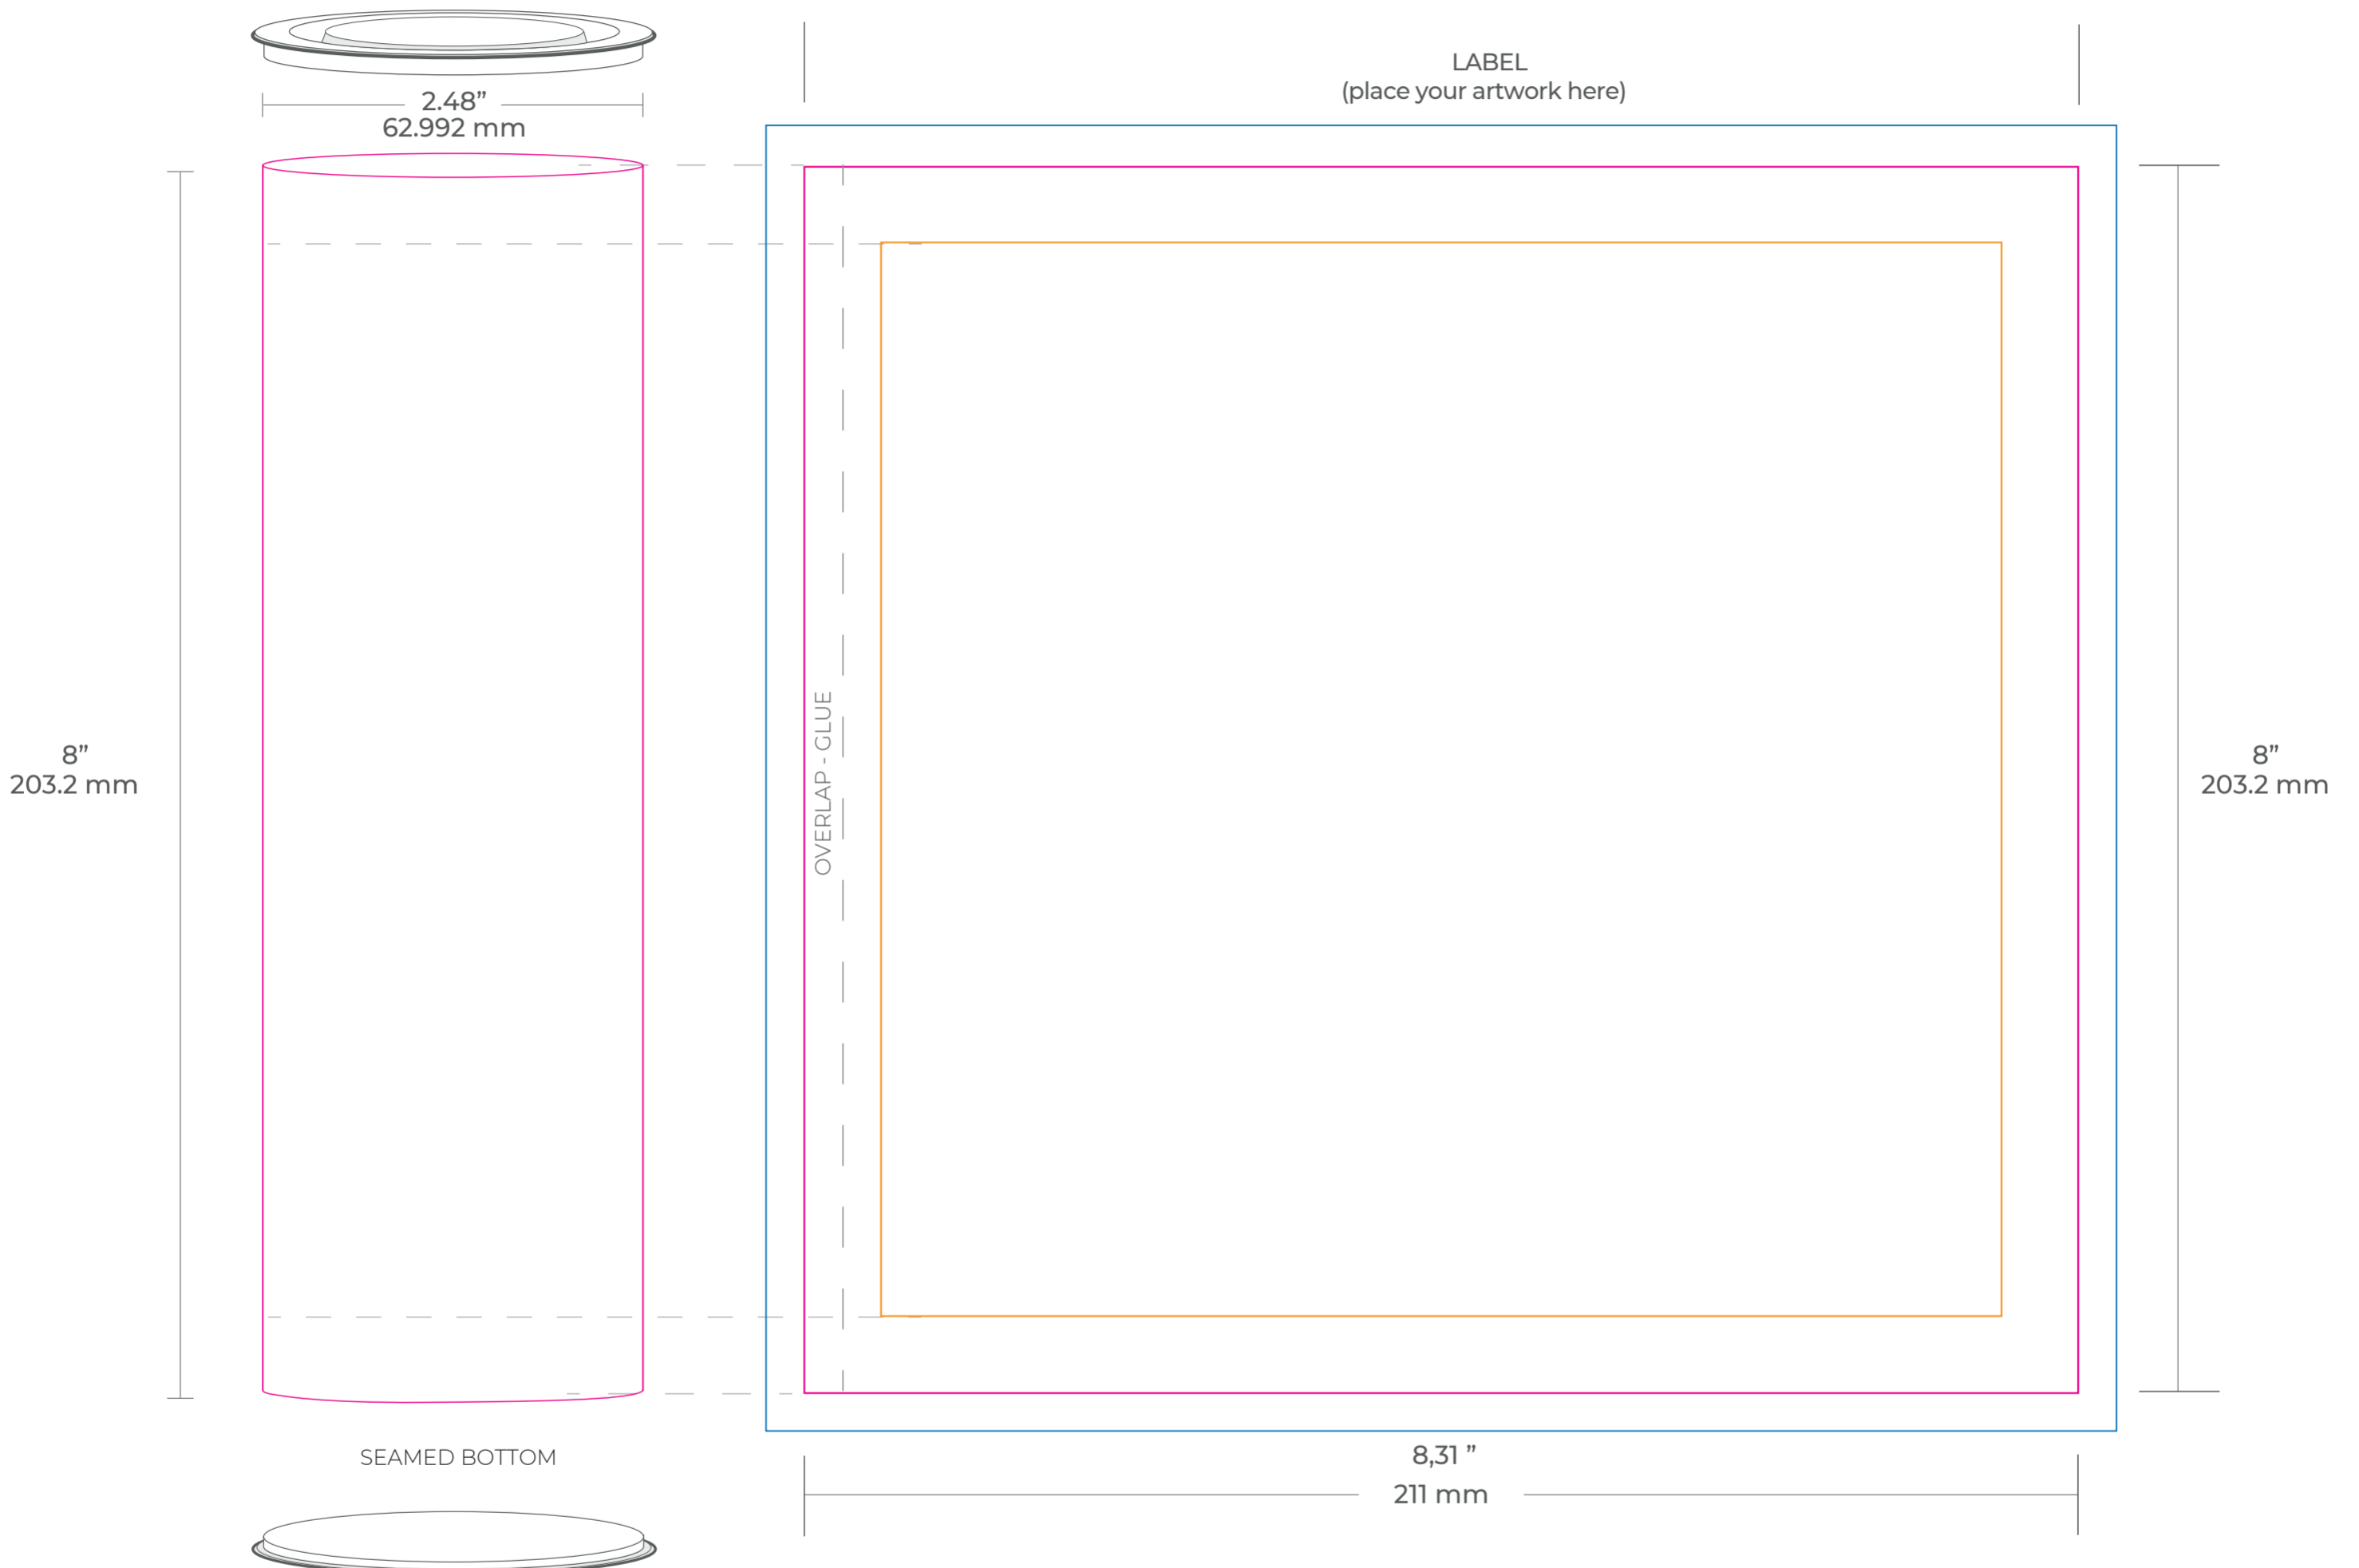

2.48" x 8"	SKU 1 PC 29
62.992 mm x 203.2 mm	

	SAFE AREA
	PRODUCTION AREA
	BLEED

SPECIFICATIONS			
INSIDE DIAMETER ID	2.48"	OVERALL LENGTH OL	8"
	62.992 mm		203.2 mm

CLOSURES
FRICITION FIT METAL
SEAMED BOTTOM METAL

COLOUR OPTIONS
<input type="radio"/> SILVER
<input type="radio"/> BLACK