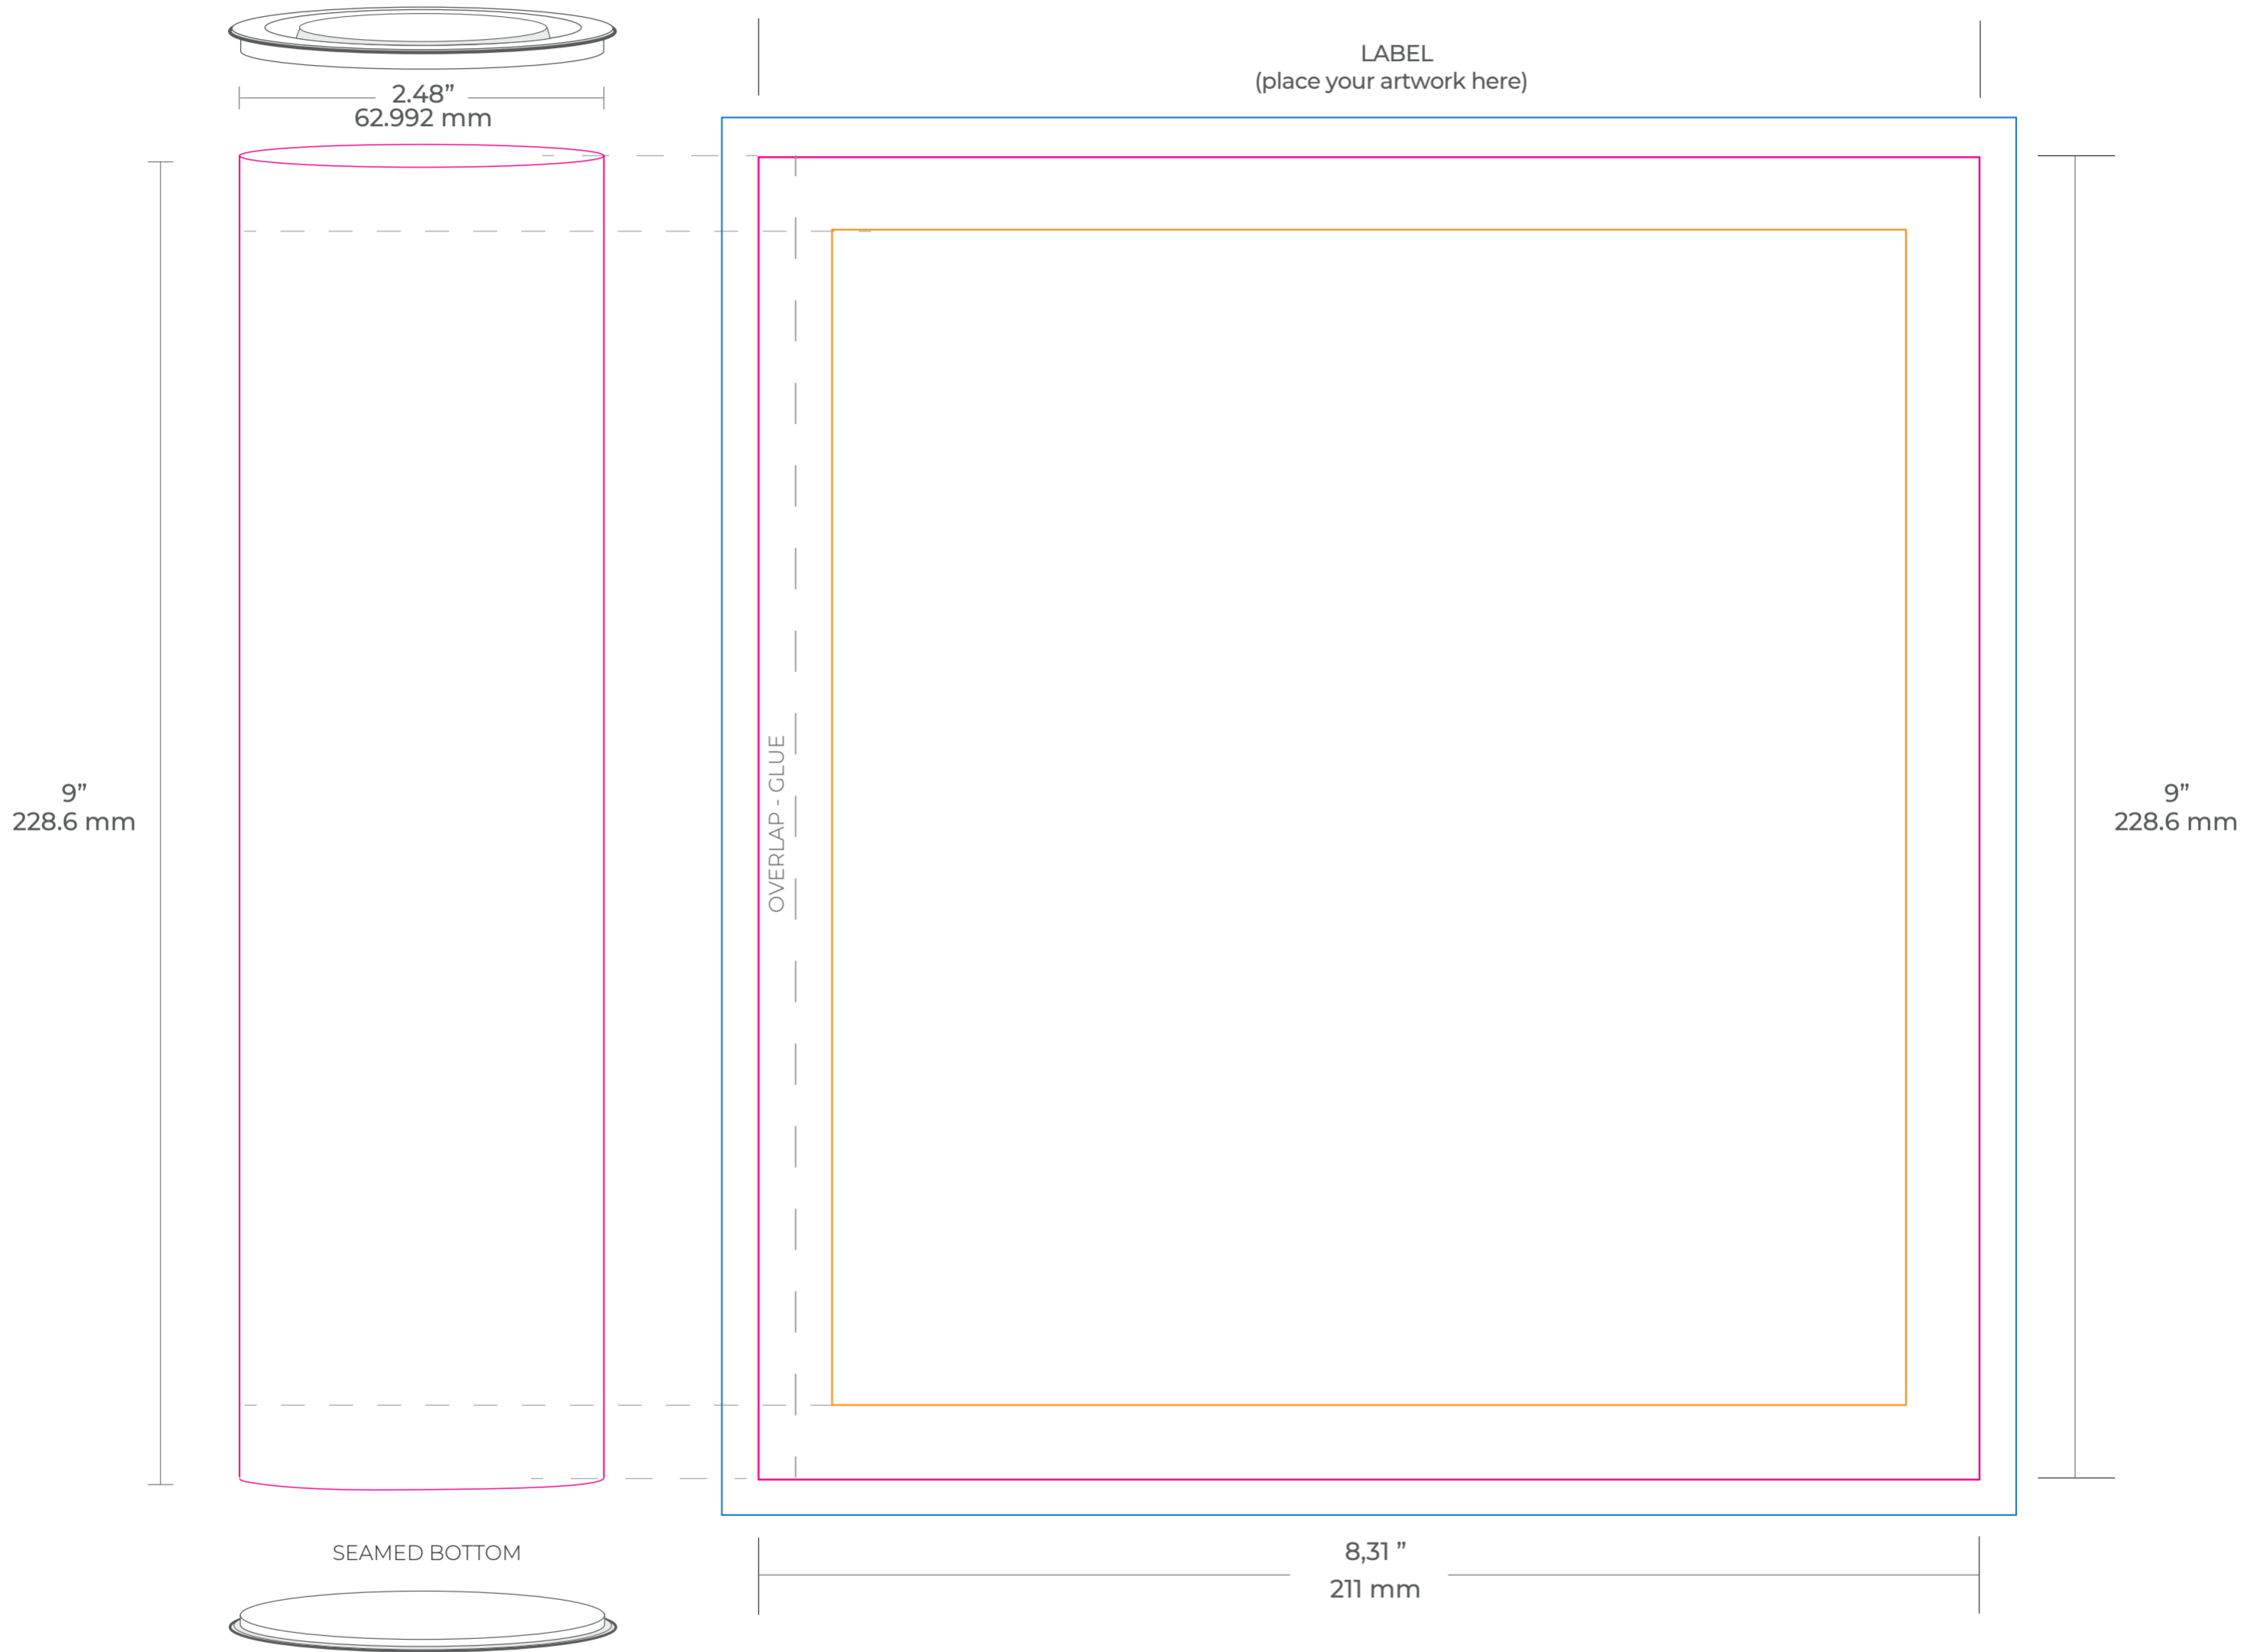

2.48" x 9"	SKU 1 PC 35
62.992 mm x 228.6 mm	

- SAFE AREA
- PRODUCTION AREA
- BLEED

SPECIFICATIONS			
INSIDE DIAMETER ID	2.48"	OVERALL LENGTH OL	9"
	62.992 mm		228.6 mm

CLOSURES
FRICITION FIT METAL
SEAMED BOTTOM METAL

COLOUR OPTIONS	
<input type="radio"/>	SILVER
<input type="radio"/>	BLACK