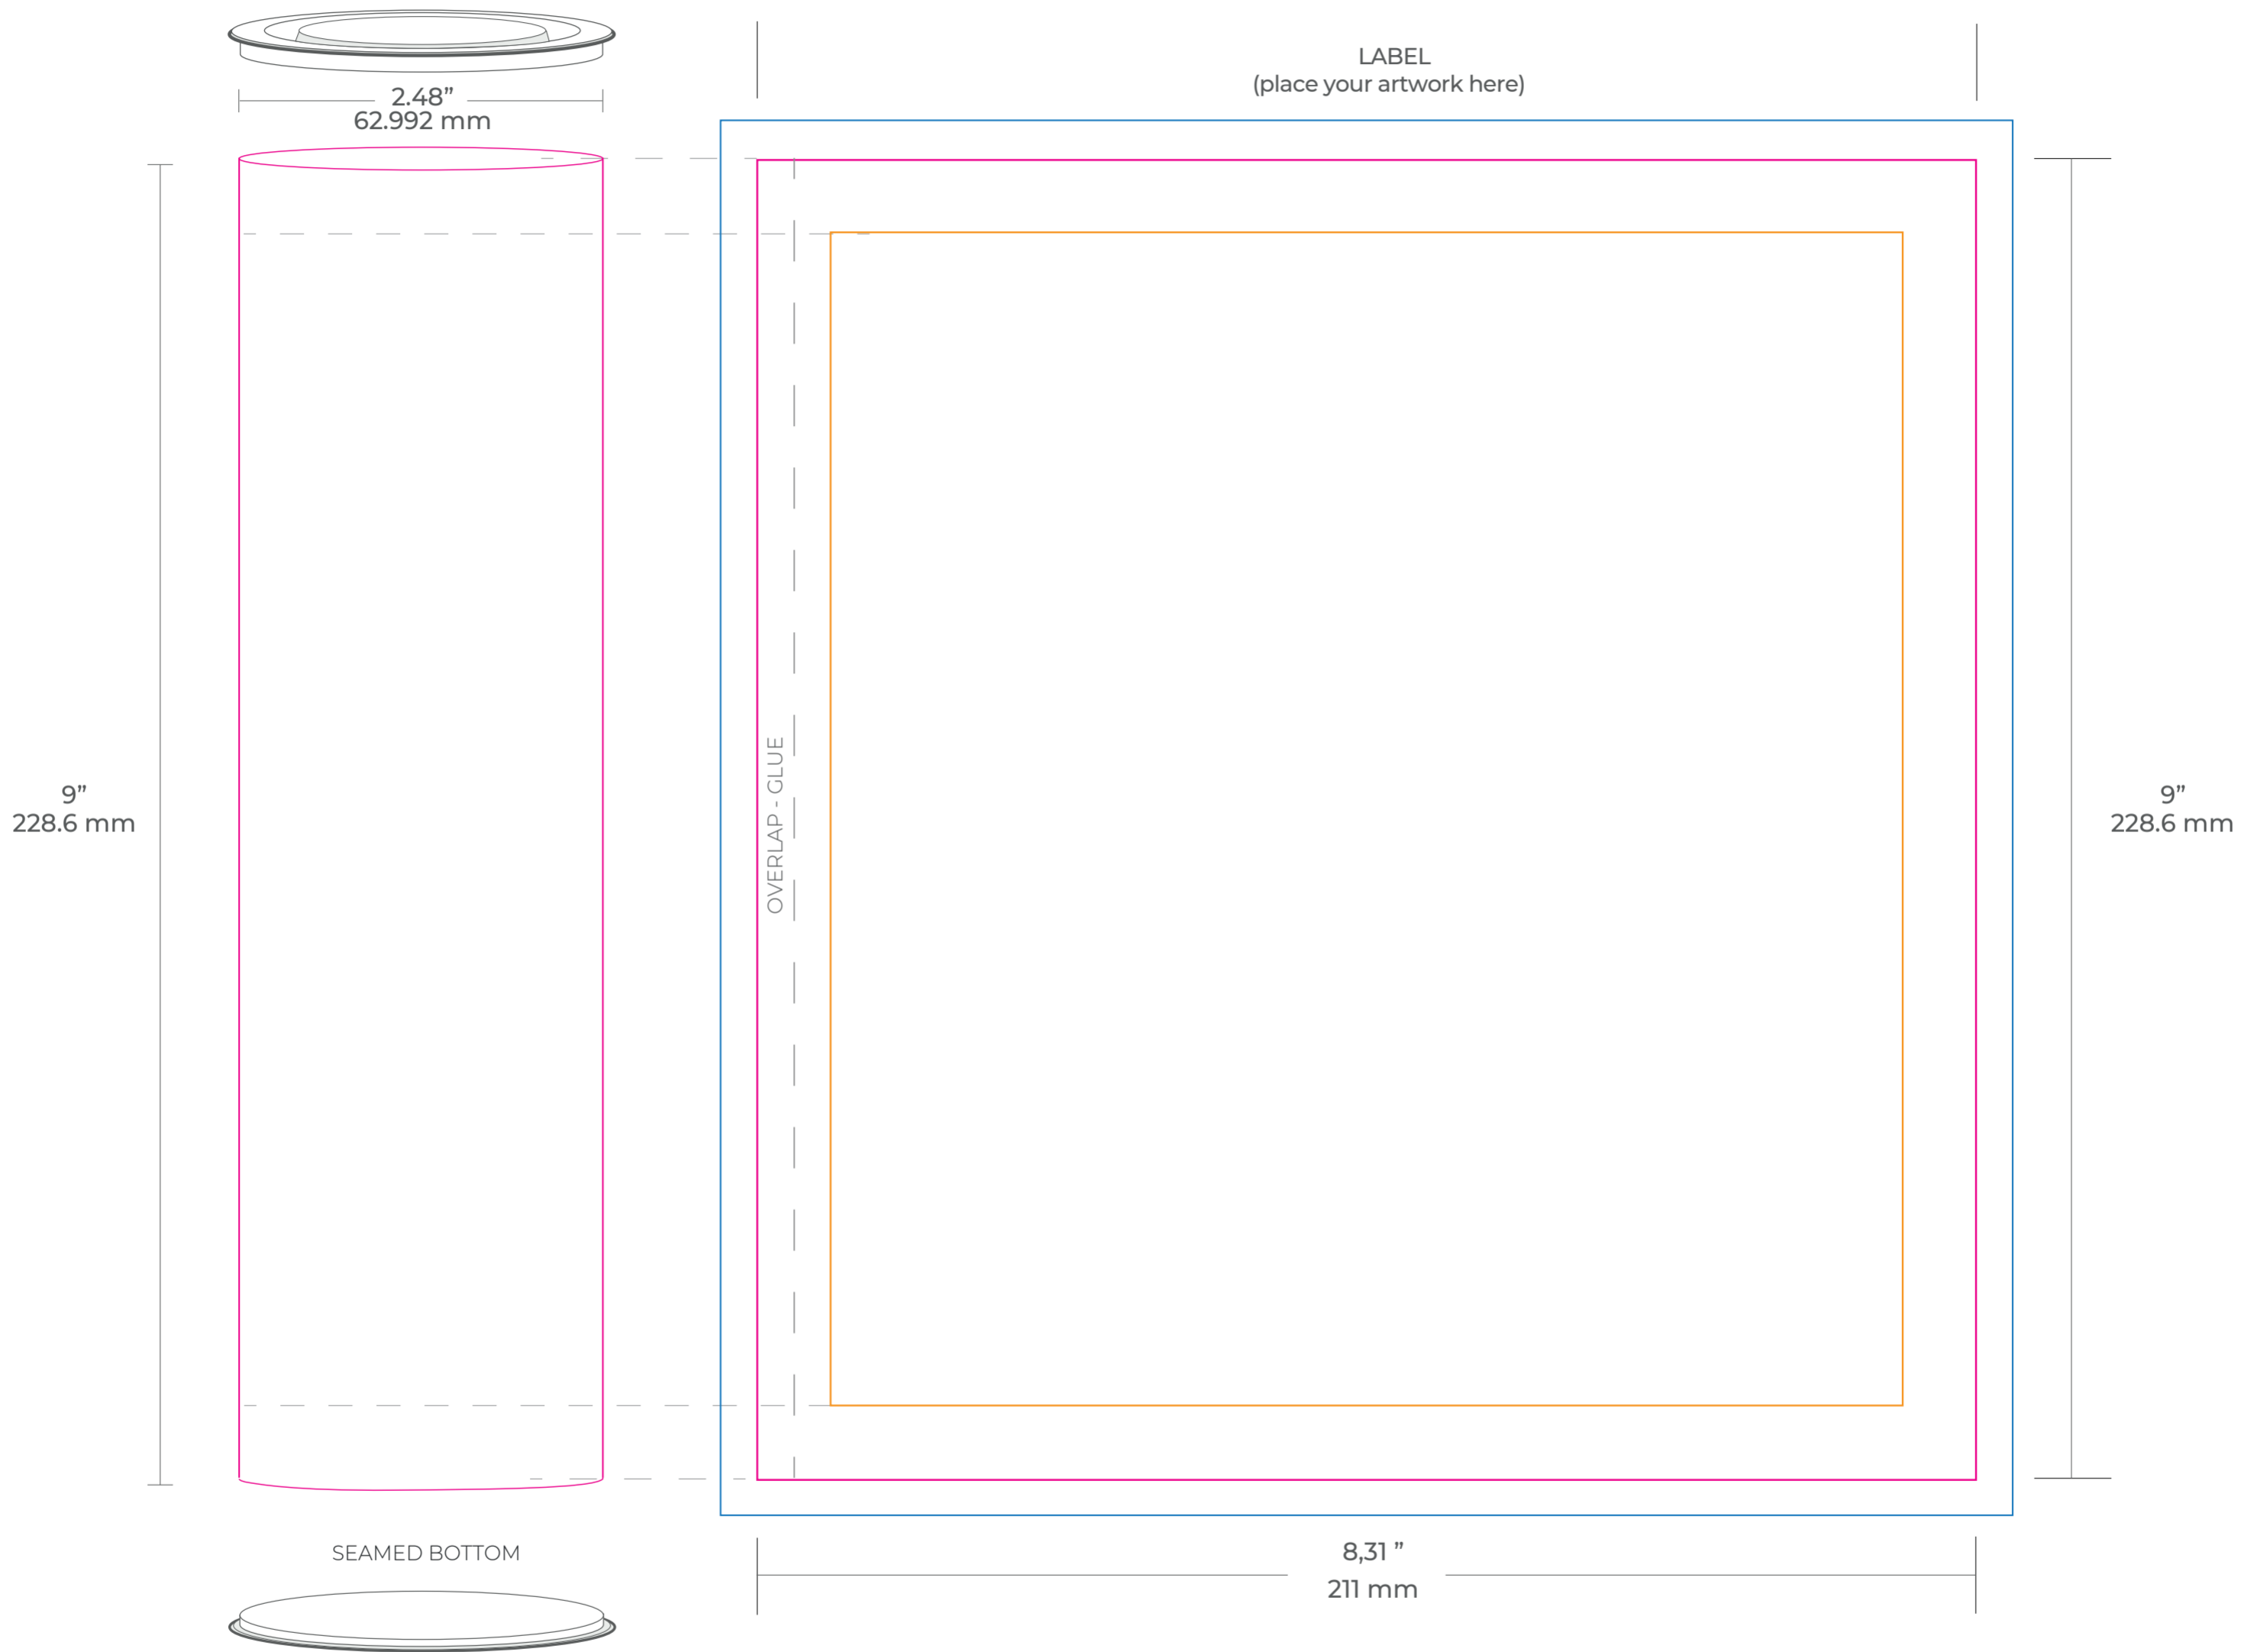

2.48" x 9"	SKU 1 PC 35
62.992 mm x 228.6 mm	

- SAFE AREA
- PRODUCTION AREA
- BLEED

SPECIFICATIONS			
INSIDE DIAMETER ID	2.48"	OVERALL LENGTH OL	9"
	62.992 mm		228.6 mm

CLOSURES
FRICITION FIT METAL
SEAMED BOTTOM METAL

COLOUR OPTIONS	
<input type="radio"/>	SILVER
<input type="radio"/>	BLACK